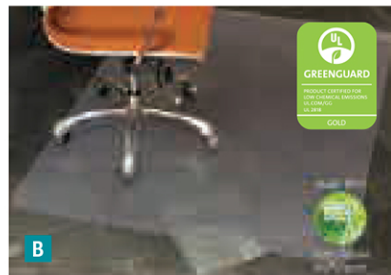

B NATURAL ORIGINS® BIOBASED CHAIR MAT FOR HARD FLOORS

Clear chair mat made from renewable plant sources. Contains 26% USDA certified biobased content by weight. Phthalate-free and cadmium-free. Protects hard floors like laminate, wood or tile. Ideal for light use in home and office applications. Straight edge. Manufacturer's limited one-year "No Crack Mat" warranty. GREENGUARD Gold Certified; USDA Certified Biobased 26%.

ID No.	Surface	Style	Overall (W × L)	Lip (W × L)	Unit	Price
4 ESR-143002	Hard Floor	Lip	36" × 48"	20" × 10"	Each	~~99.34~~
5 ESR-143007	Hard Floor	Rectangular	36" × 48"	No Lip	Each	~~102.00~~
6 ESR-143012	Hard Floor	Lip	45" × 53"	25" × 12"	Each	~~117.28~~
7 ESR-143022	Hard Floor	Rectangular	46" × 60"	No Lip	Each	~~135.24~~