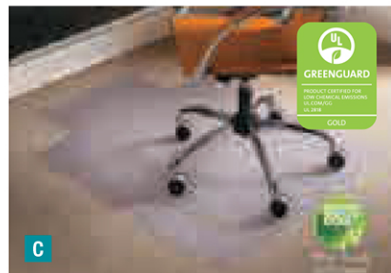

C NATURAL ORIGINS® BIOBASED CHAIR MAT FOR CARPET

Clear chair mat made from renewable plant sources. Contains 26% USDA certified biobased content by weight. Phthalate-free and cadmium-free. Protects loop/berber style carpet up to ⅝" thick including padding. Exclusive AnchorBar® cleats hold firmly in place, yet are gentle on carpet and fingers. Ideal for moderate use in home and office applications. Straight edge. Manufacturer's limited lifetime "No Crack Mat" warranty. GREENGUARD Gold Certified; USDA Certified Biobased 26%.

ID No.	Surface	Style	Overall (W × L)	Lip (W × L)	Unit	Price
8 ESR-141032	Low Pile	Lip	36" × 48"	20" × 10"	Each	~~99.34~~
9 ESR-141028	Low Pile	Rectangular	36" × 48"	No Lip	Each	~~102.00~~
10 ESR-141042	Low Pile	Lip	45" × 53"	25" × 12"	Each	~~117.28~~
11 ESR-141052	Low Pile	Rectangular	46" × 60"	No Lip	Each	~~135.24~~